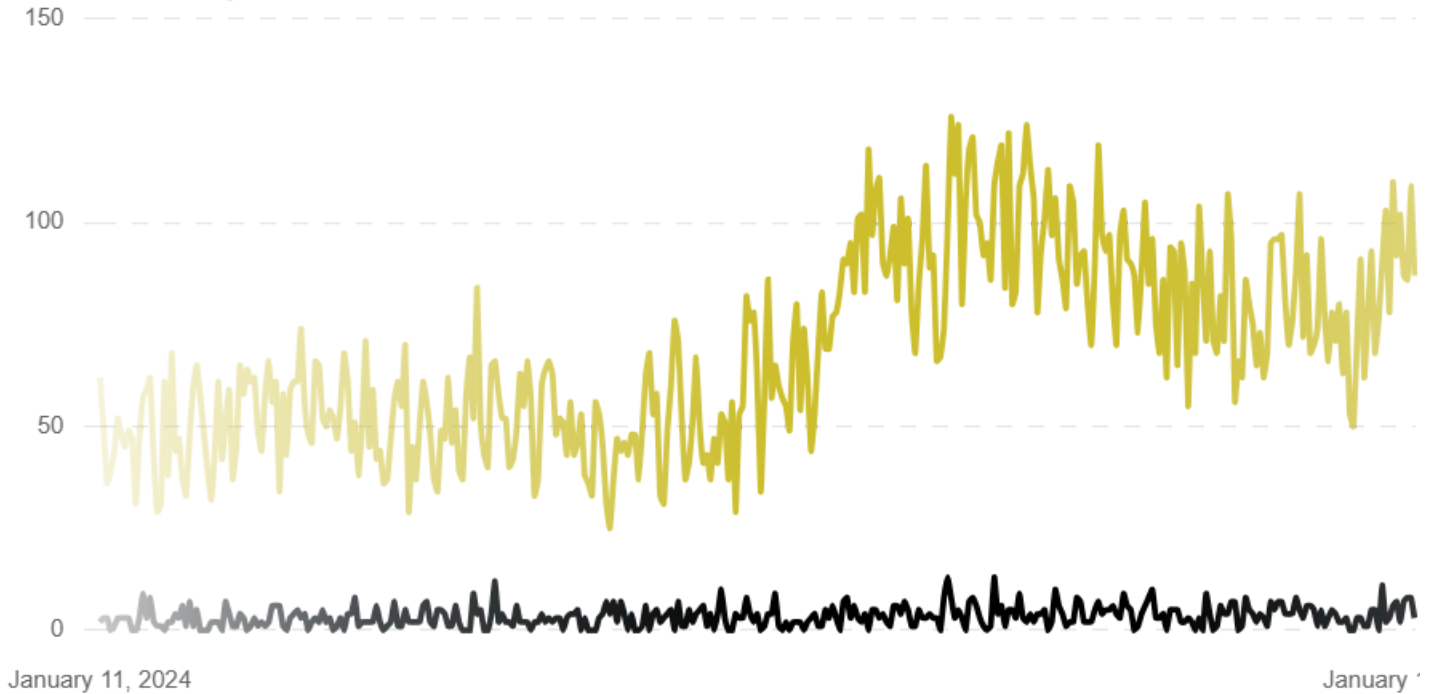

Retro Smile (formerly San Diego's Teeth Whitening Center)
2831 Camino del Rio S #205

Date
Dec 18, 2024 to Jan 17, 2025

Performance Reports

People who saw your business

Search views	24998
	207% ↑
Maps views	1232
	138% ↑

● Google Search ● Google Maps

Phone Calls

56% ↑

345 Last period

537 This period

Website clicks

67% ↑

1122 Last period