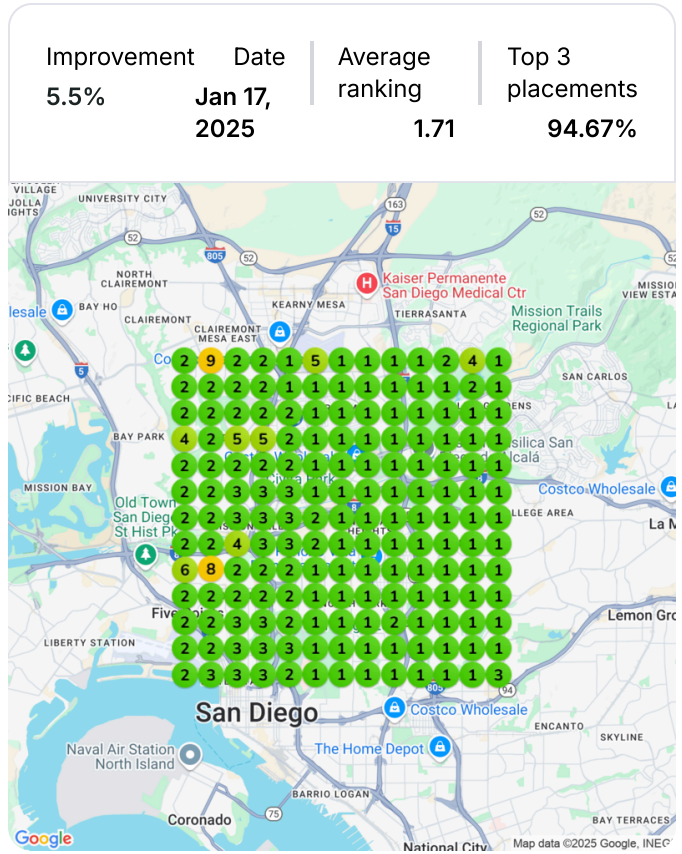

Keyword: teeth whitening