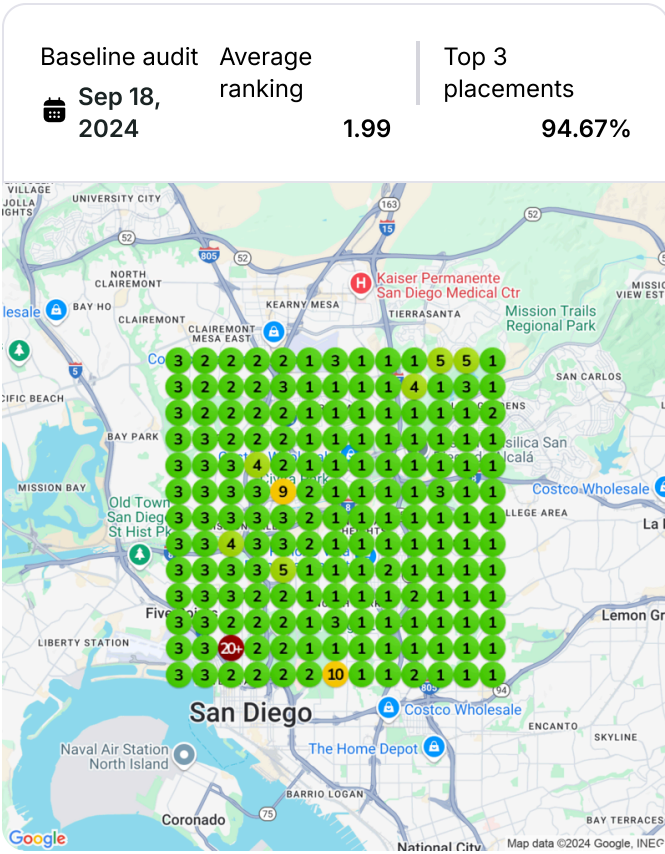

Keyword: teeth whitening