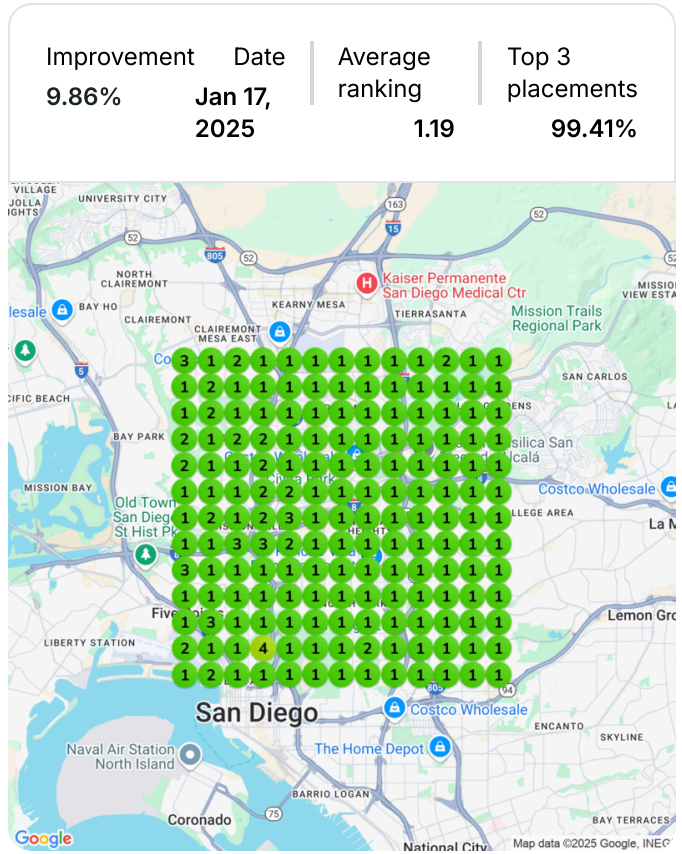

Keyword: teeth bleaching services